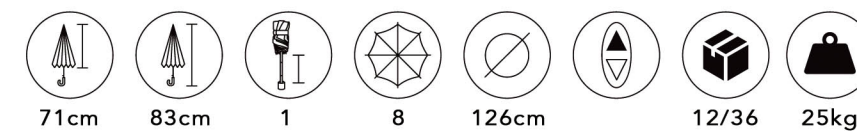

M800

8V RECTANGULAR

50

M801

8V MAGICO

50