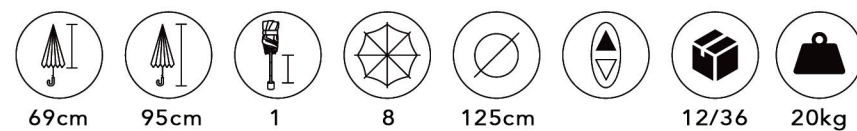

M800

8V RECTANGULAR

50

M801

8V MAGICO

50